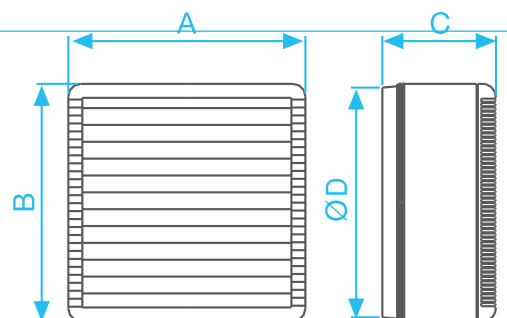

M = Manual, A = Automatic, R= Reversible

\* Measured at 3 metres

### DIMENSIONS:

Model	A	B	C	ØD	Kg
VITRO 6/150	195	195	126	184/188	1.7
VITRO 9/230	287	287	138	254/258	3.5
VITRO 12/300	364	364	162	324/329	5