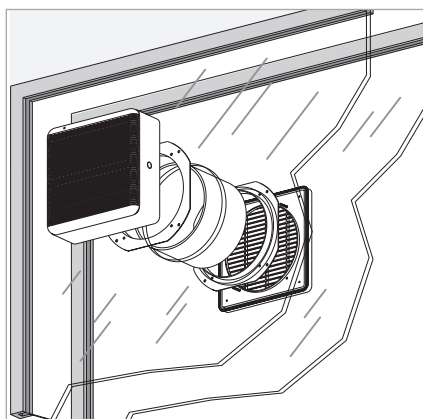

Double window