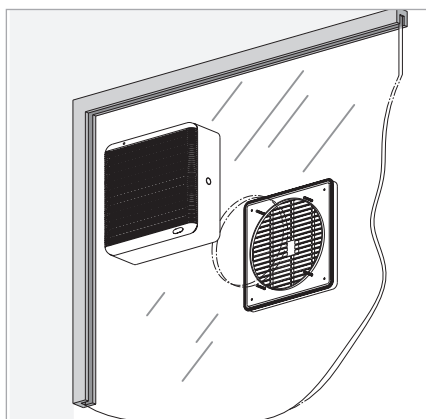

VITRO RANGE

Wall / window fans

APPLICATIONS:

Window