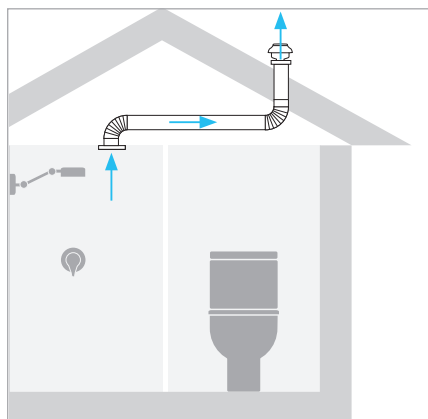

MRF

Mini Roof Fan

APPLICATIONS:

Bathroom