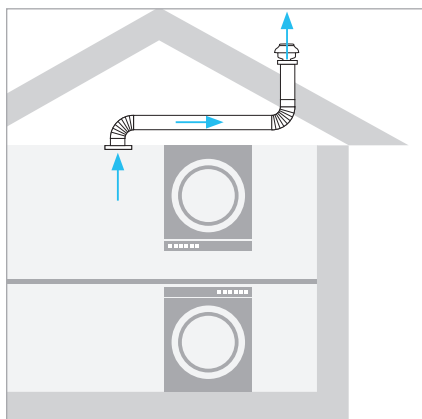

Laundry

SPECIFICATIONS:

Model	Item Code	Volume m³/h	Volume L/s	Pressure (maximum)	Wattage	Noise dB(A) *	Temperature °C (maximum)	Protection
MRF 100	2MF1001	310	87	393	74	52	70	IPX5
MRF 125	2MF1251	360	100	343	75	52	70	IPX5
MRF 150	2MF1503	560	156	435	80	52	70	IPX5
MRF 160	2MF1603	710	198	472	116	54	70	IPX5
MRF 200	2MF2001	865	241	643	200	55	70	IPX5
MRF 250	2MF2500	930	259	662	203	51	70	IPX5
MRF 315	2MF3153	1450	403	822	336	55	70	IPX5

* Measured at 3 metres

DIMENSIONS:

Model	D2	H	∅ A	∅ B	C
MRF 100	333	225	300	265	36
MRF 125	333	225	300	265	36
MRF 150	405	266	400	360	36
MRF 160	405	266	400	360	36
MRF 200	405	266	400	360	36
MRF 250	405	266	400	360	36
MRF 315	484	322	400	360	36