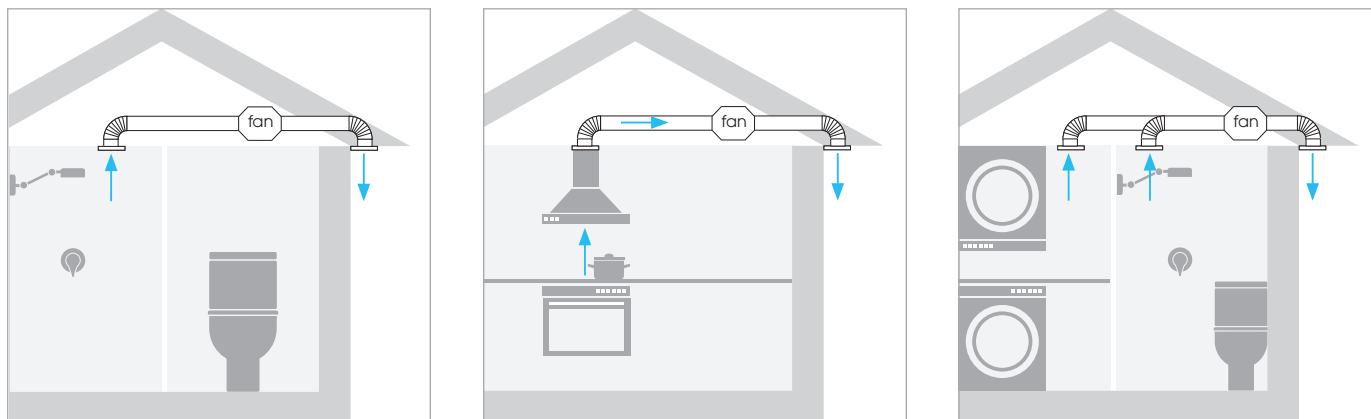

AXC TP

High performance in-line fans

APPLICATIONS: