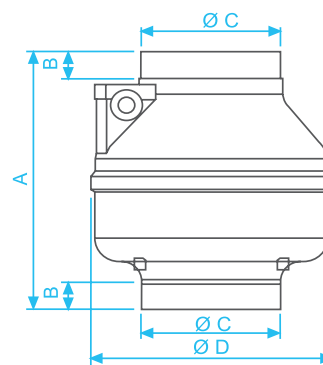

* Measured at 3 metres

DIMENSIONS:

Model	A	B	ØC	ØD	Kg
AXC 100 TP	238	25	98	212	1.5
AXC 125 TP	238	25	123	212	1.5
AXC 150 TP	232	28	147	253	2.0
AXC 160 TP	232	28	157	253	2.0

PERFORMANCE: